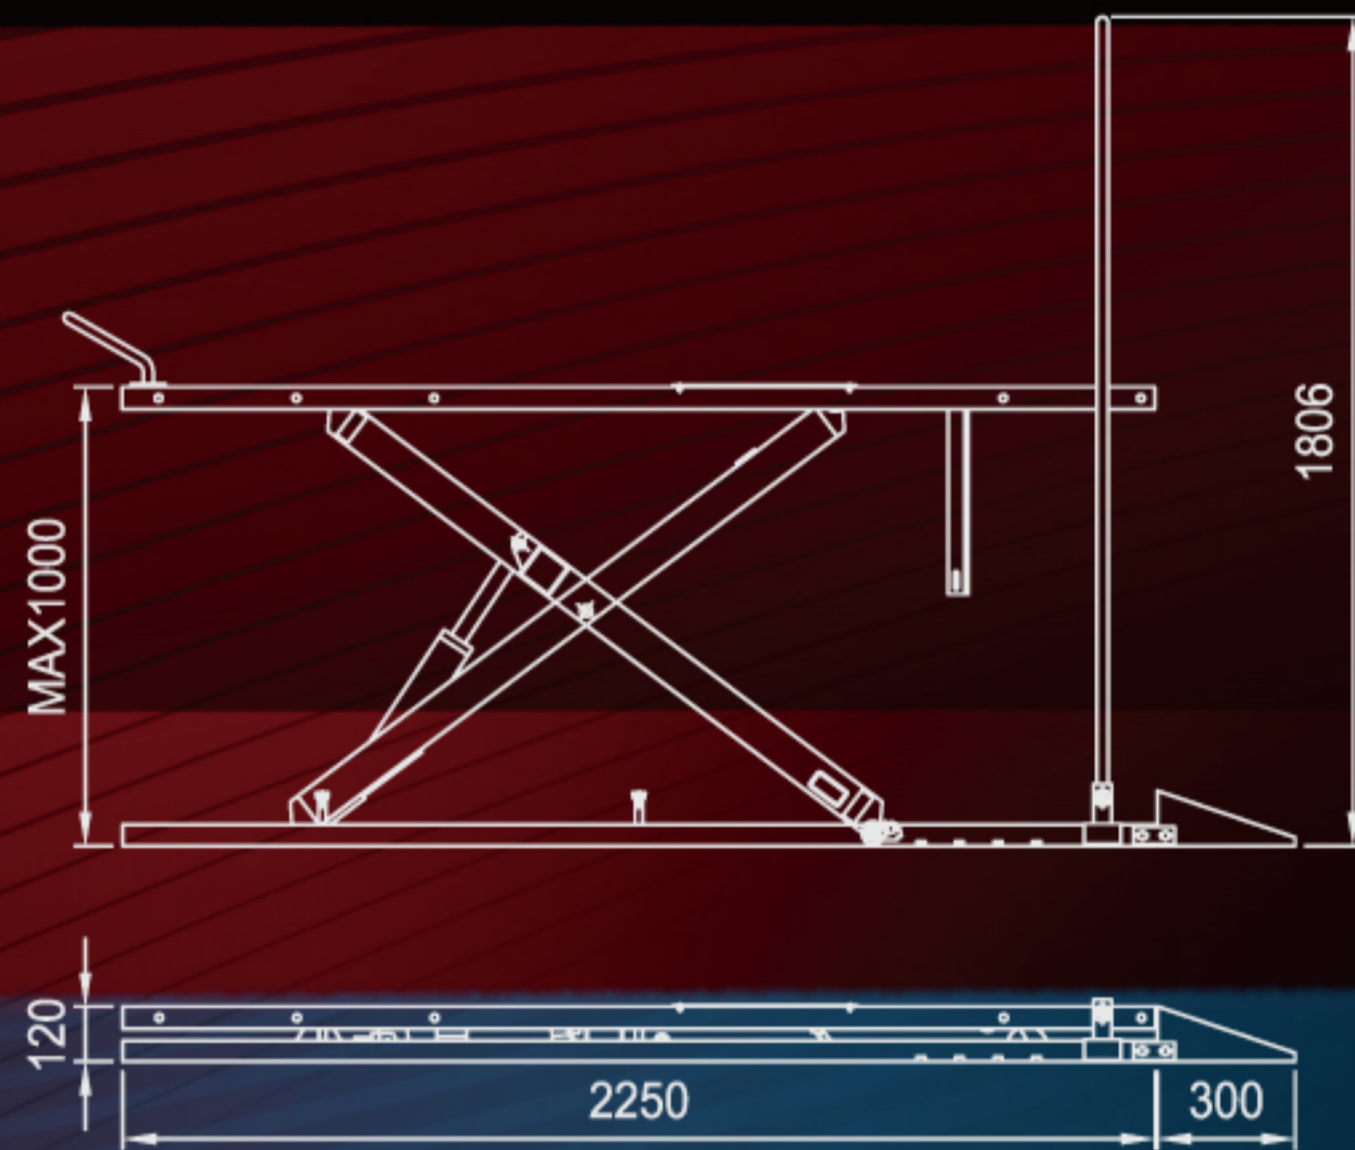

POWER LIFT POWER UP

SL-560C Motorcycle lift
(capacity:500kg)

▲ Red

▲ Blue

▲ Gray

MODEL	MAX LOADING WEIGHT	LIFTING HEIGHT	HORSEPOWER & VOLTAGE
SL-560-C	500kg	880m/m	1HP AC 220
AIR PRESSURE	LIFTING TIME	OPERATION	CONTROL
4~6kg/cm ²	About 35 sec	Hydraulic	Electric