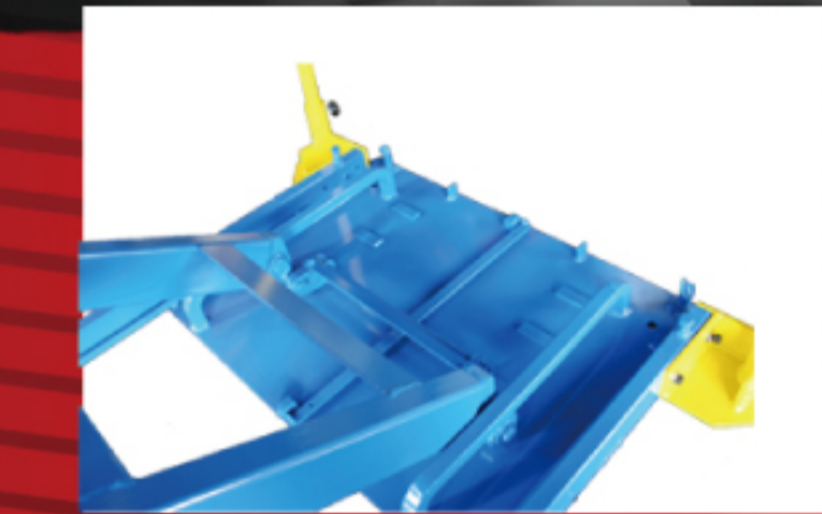

Safety lock device