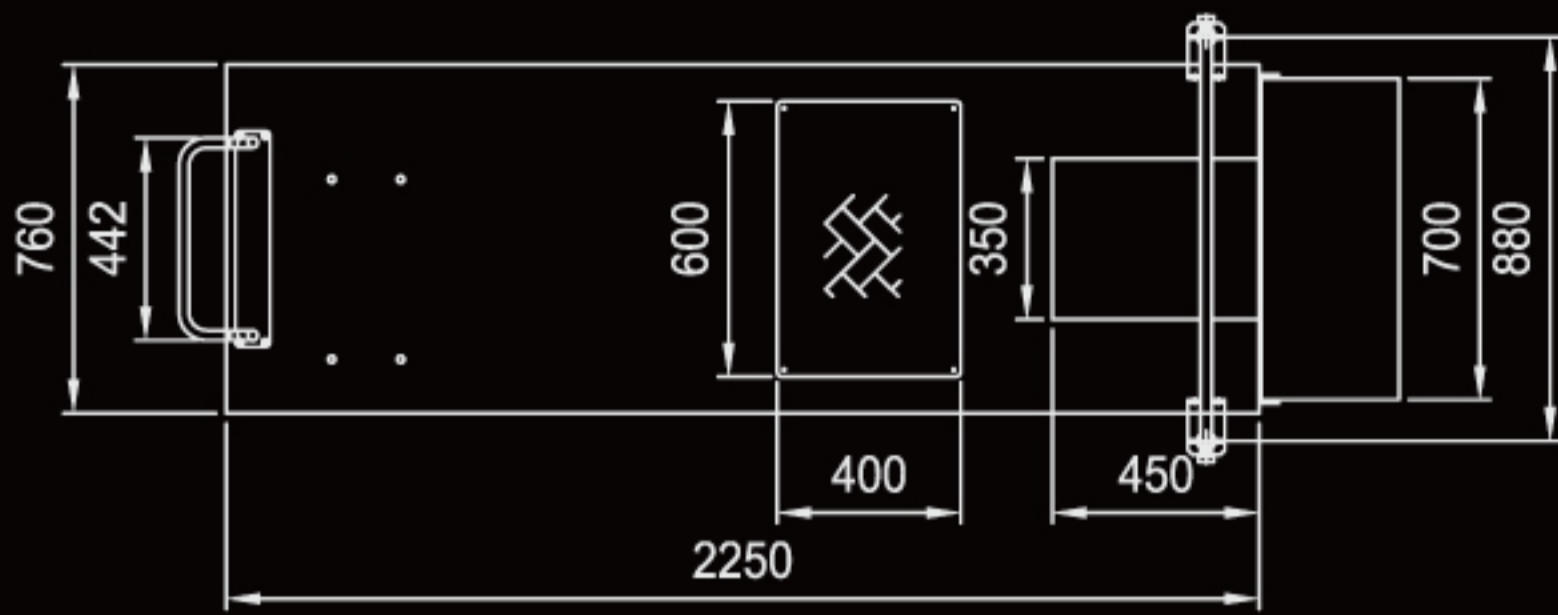

POWER LIFT POWER UP

SL-560C Motorcycle lift
(capacity:500kg)

▲ Red

▲ Blue

▲ Gray

MODEL	MAX LOADING WEIGHT	LIFTING HEIGHT	HORSEPOWER & VOLTAGE
SL-560-C	500kg	880m/m	1HP AC 220
AIR PRESSURE	LIFTING TIME	OPERATION	CONTROL
4~6kg/cm ²	About 35 sec	Hydraulic	Electric