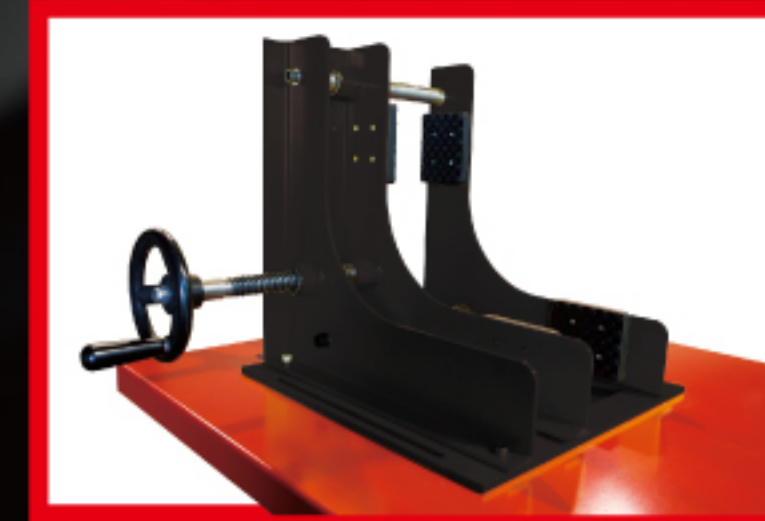

POWER LIFT POWER UP

SL-560C Motorcycle lift
(capacity:500kg)

▲ Red

▲ Blue

▲ Gray

MODEL	MAX LOADING WEIGHT	LIFTING HEIGHT	HORSEPOWER & VOLTAGE
SL-560-C	500kg	880m/m	1HP AC 220
AIR PRESSURE	LIFTING TIME	OPERATION	CONTROL
4~6kg/cm ²	About 35 sec	Hydraulic	Electric

Front stopper

Option: wheel clamp
(mechanical type and pneumatic type)
(black)

Option: plate

Option: hang(black)

Control switch
(Option: foot switch)

Control switch
(Option: foot switch)

fuse valve

rear drop penal