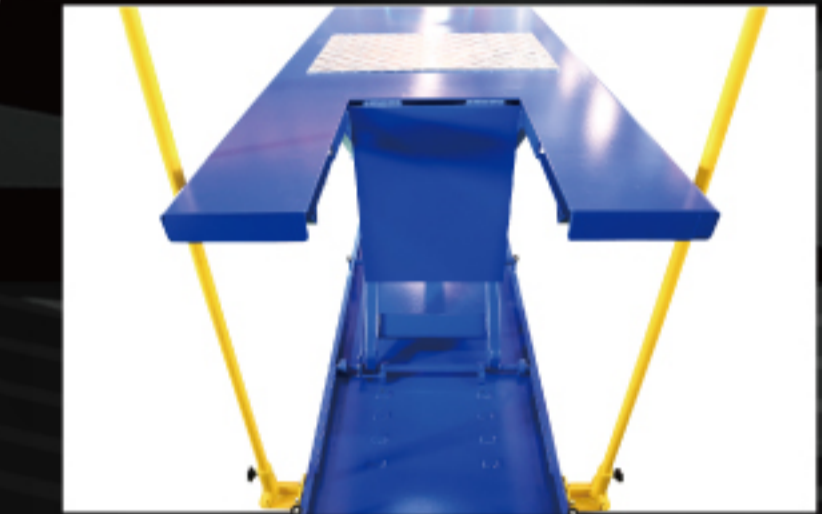

POWER LIFT POWER UP

SL-560C Motorcycle lift
(capacity:500kg)

▲ Red

▲ Blue

▲ Gray

MODEL	MAX LOADING WEIGHT	LIFTING HEIGHT	HORSEPOWER & VOLTAGE
SL-560-C	500kg	880m/m	1HP AC 220
AIR PRESSURE	LIFTING TIME	OPERATION	CONTROL
4~6kg/cm ²	About 35 sec	Hydraulic	Electric

Front stopper

Option: wheel clamp
(mechanical type and pneumatic type)
(black)

Option: plate

Option: hang(black)

Control switch
(Option: foot switch)

Control switch
(Option: foot switch)

fuse valve

rear drop penal