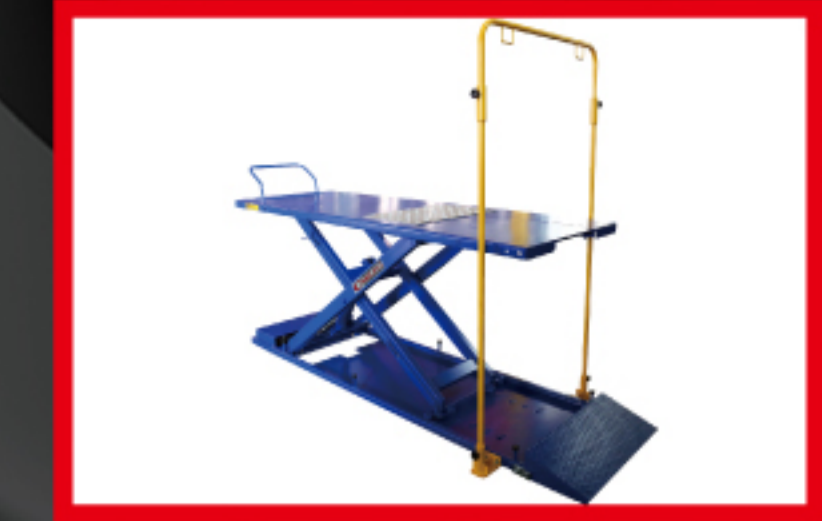

POWER LIFT POWER UP

SL-560C Motorcycle lift
(capacity:500kg)

▲ Red

▲ Blue

▲ Gray

MODEL	MAX LOADING WEIGHT	LIFTING HEIGHT	HORSEPOWER & VOLTAGE
SL-560-C	500kg	880m/m	1HP AC 220
AIR PRESSURE	LIFTING TIME	OPERATION	CONTROL
4~6kg/cm ²	About 35 sec	Hydraulic	Electric

Front stopper

Option: wheel clamp
(mechanical type and pneumatic type)
(black)

Option: plate

Option: hang(black)

Control switch
(Option: foot switch)

Control switch
(Option: foot switch)

fuse valve

rear drop penal