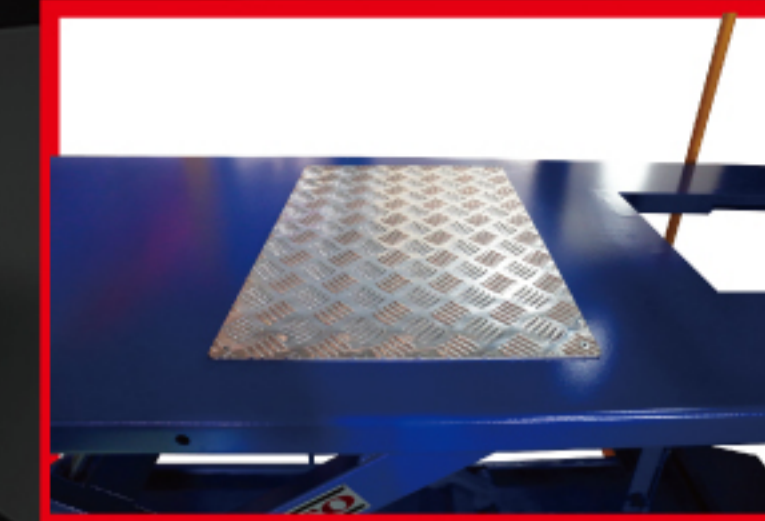

POWER LIFT POWER UP

SL-560C Motorcycle lift
(capacity:500kg)

▲ Red

▲ Blue

▲ Gray

MODEL	MAX LOADING WEIGHT	LIFTING HEIGHT	HORSEPOWER & VOLTAGE
SL-560-C	500kg	880m/m	1HP AC 220
AIR PRESSURE	LIFTING TIME	OPERATION	CONTROL
4~6kg/cm ²	About 35 sec	Hydraulic	Electric

Front stopper

Option: wheel clamp
(mechanical type and pneumatic type)
(black)

Option: plate

Option: hang(black)

Control switch
(Option: foot switch)

Control switch
(Option: foot switch)

fuse valve

rear drop penal