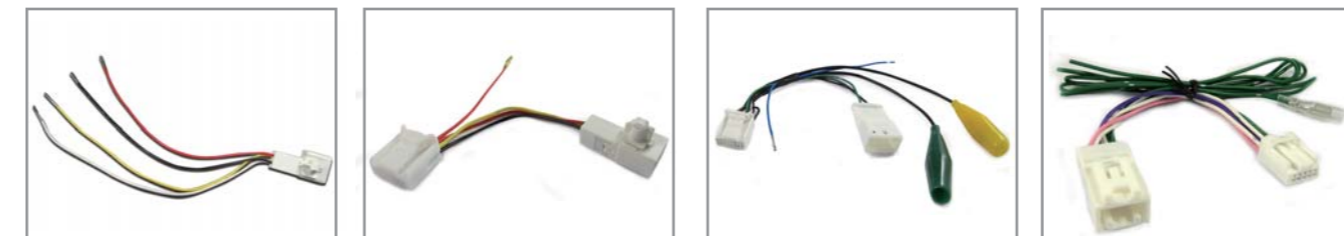

- **W21**
  - Camera connecting cable for TOYOTA TNS 510
  - 4 pin female + open wires
- **W22**
  - Camera connecting cable for TOYOTA RAV 4
  - 4 pin female to 16 pin male
- **W26**
  - Harness for TOYOTA Innova
- **W31**
  - Reverse trigger wire for TOYOTA Fujitsu Ten