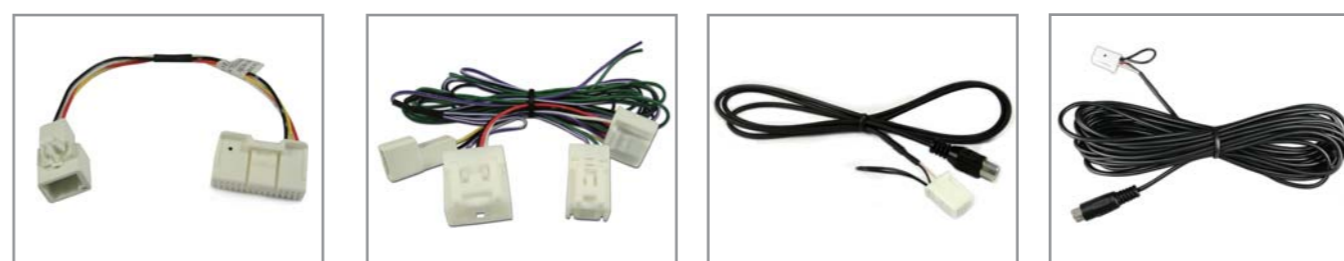

Custom Designed Harness

- **W2**
  - Camera connecting cable for TOYOTA Fujitsu Ten
  - 4 pin female to 24 pin male
- **W4**
  - Harness for TOYOTA Hilux
- **W5**
  - RCA female to 4 pin male for TOYOTA Fujitsu Ten
  - Cable length : 1M
- **W11**
  - Camera cable for TOYOTA Fujitsu Ten
  - 4 pin male