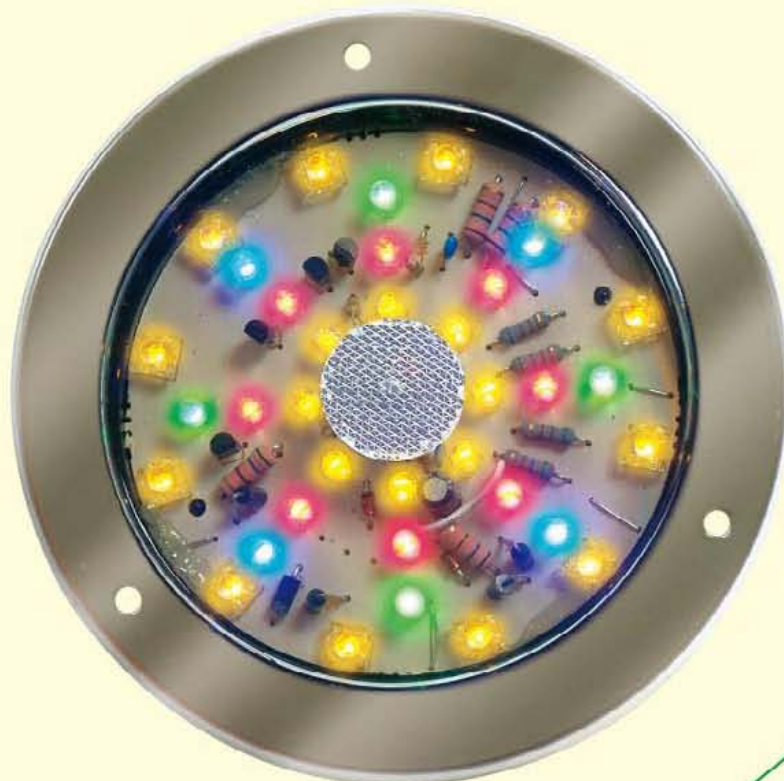

中華民國專利號碼 NO.M275128
ROC patent No. M275128

ASA 朝日半導體
ASAHI ENTERPRISE CORP.

DC12V/24V

A8008系列

A8008 SERIES

規格 長:142mm 寬:142mm 高:48mm
Specification: (L):142mm (W):142mm (H):48mm
50個一箱 單一重量:0.176kg 總重:8.8kg
50PCS in Box SINGLE:0.176kg TOTAL:8.8kg

四色旋轉式

A8008LED旋轉式+方向燈

A8008 LED ROTARY + DIRECTION LIGHT
8008-36LED 四線 8008-36 LED, four lines.