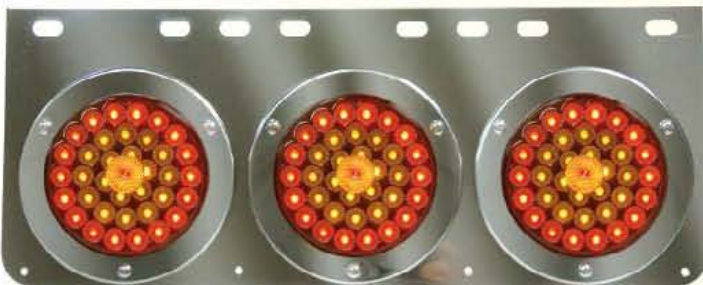

A8223-36LED (白鐵3孔外紅+內黃)四線
A8223-36LED (stainless, three holes, outer red + inner yellow), three lines.