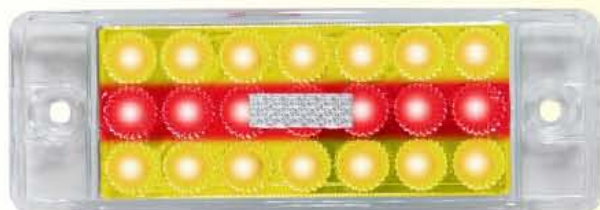

5579-21LED 黃紅黃鑽石燈三線全亮型
5579-21LED 14 yellow light+7 red light, three lines,
all-lit type

透明殼黃紅黃燈