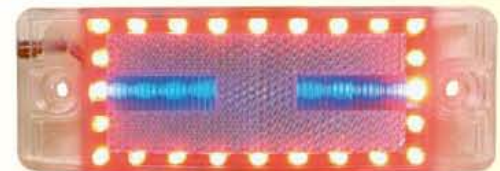

A1286-32LED(8藍+24紅)三線 全亮型
A1286-32 LED (8 blue + 24 red), three lines, all-lit type.