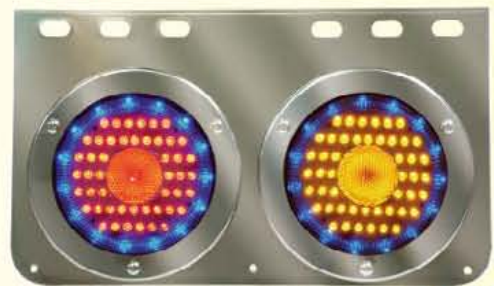

A4117-76LED(白鐵2孔黃+紅+外藍光圈)四線
A4117-76 LED (stainless, two holes, yellow + red + blue outer circle), four lines.