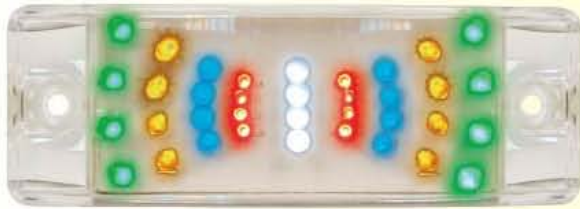

A1286-36LED五色燈四線 花蝴蝶
A1286-36 LED 5c light, four lines, / flower butterfly