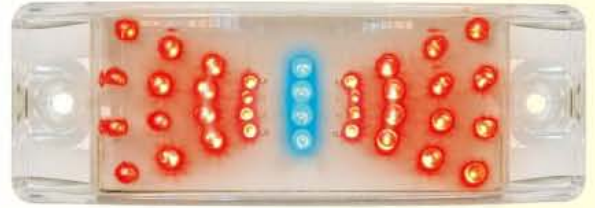

A1286-36LED紅藍燈四線 紅藍蝶
A1286-36 LED (R+B)C light, four lines, / R+B butterfly