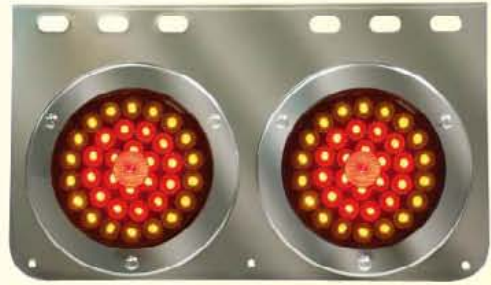

A8223-36LED (白鐵2孔外黃+內紅)四線
A8223-36 LED (stainless, two holes, outer yellow + inner red), three lines.