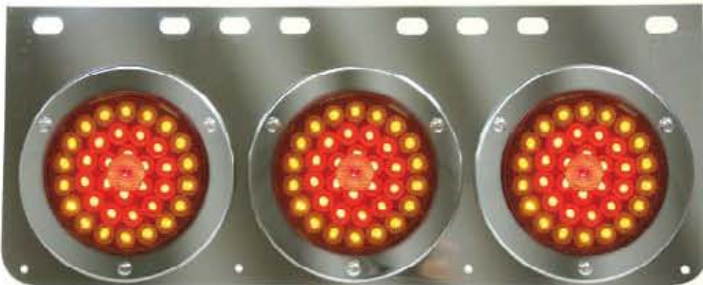

A8223-36LED(白鐵3孔外黃+內紅)四線
A8223-36 LED (stainless, three hole, outer yellow + inner red), three lines.

A8223-36LED (白鐵2孔外黃+內紅)四線
A8223-36 LED (stainless, two holes, outer yellow + inner red), three lines.