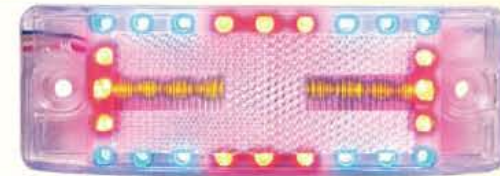

A1286-32-LED(四色旋轉)或(四色對閃)四線
A1286-32 LED (four colored, rotary) or (four colored symmetrically flashing), four lines.

A1286-32LED(全亮型或藍色爆閃燈)三線
A1286-32 LED (all-lit type or blue flashing light), three lines.