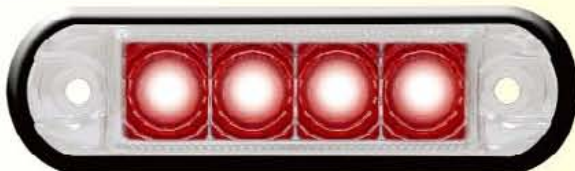

K146-4LED紅鑽石燈三線 全亮型
K146-4LED Diamond red light, three lines, all-lit type

透明殼紅燈