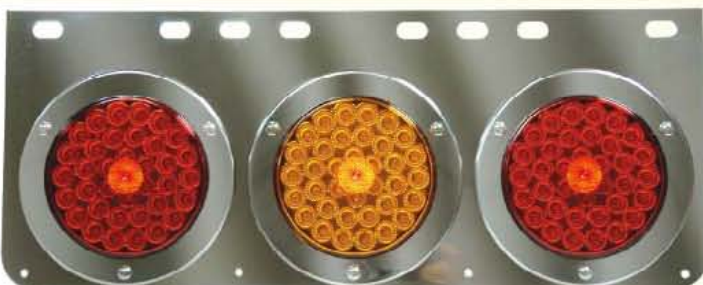

A8223-36LED (白鐵3孔紅+黃+紅)三線
A8223-36LED (stainless, three holes, red + yellow + red), three lines.