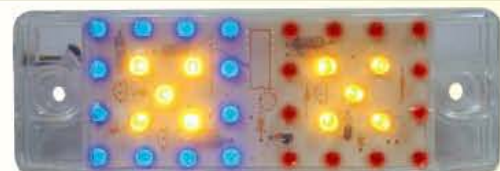

A1286-34LED(紅藍閃+黃方向燈)四線
A1286-34 LED (red blue flashing + yellow direction light), four lines.