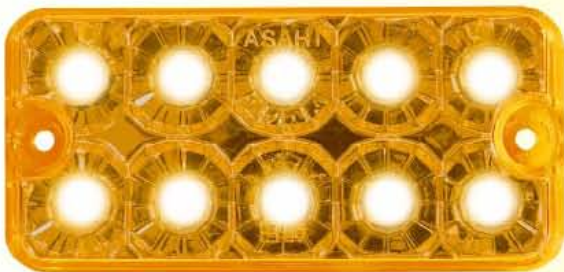

5565-10LED 黃鑽石燈三線全亮型
5565-10LED Daytime yellow light, three lines, all-lit type **黃殼黃燈**

5565-10LED 藍鑽石燈三線全亮型
5565-10LED Daytime blue light, three lines, all-lit type **透明殼藍燈**

5565-10LED 綠鑽石燈三線全亮型
5565-10LED Daytime green light, three lines, all-lit type **透明殼綠燈**