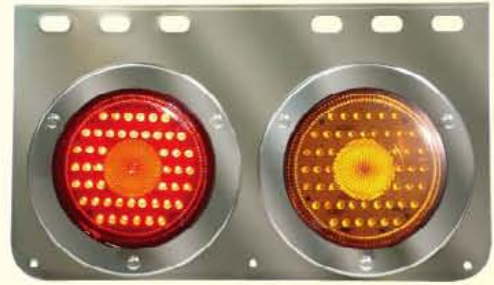

規格 2孔長:315mm 寬:185mm 高:48mm
 Specification: two holes, (L):315mm (W):185mm (H):48mm

A4117-61LED(白鐵3孔紅+黃+紅)三線
 A4117-61 LED (stainless, three holes, red + yellow + red), three lines.

A4117-61LED(白鐵2孔黃+紅)三線
 A4117-61 LED (stainless, two holes, yellow + red), three lines.