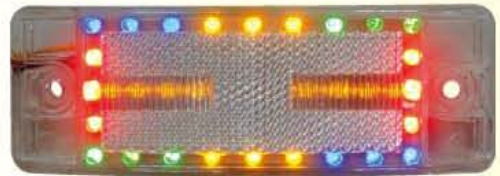

A1286-32-LED(四色旋轉)或(四色對閃)四線
A1286-32 LED (four colored, rotary) or (four colored symmetrically flashing), four lines.

A1286-32LED(全亮型或藍色爆閃燈)三線
A1286-32 LED (all-lit type or blue flashing light), three lines.