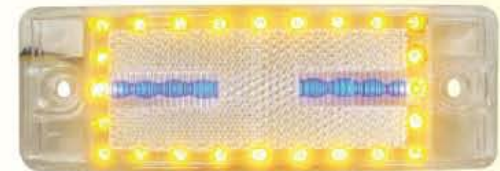

A1286-32LED(8藍+24黃)三線 全亮型
A1286-32 LED (8 blue + 24 yellow), three lines, all-lit type.