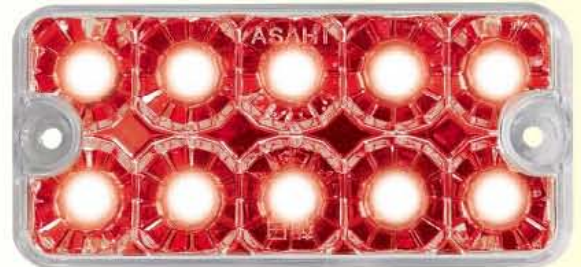

5565-10LED 紅鑽石燈三線全亮型
5565-10LED Daytime red light, three lines, all-lit type **透明殼紅燈**