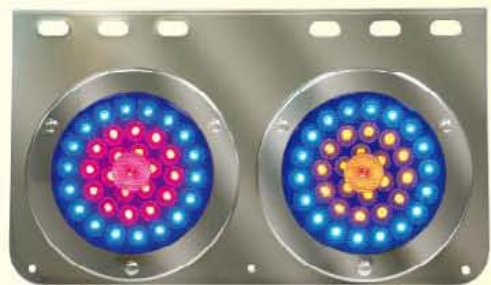

A8223-36LED (白鐵2孔內紅/黃+外藍光圈)四線
A8223-36 LED (stainless, two holes, inner red/yellow + blue outer circle), four lines.