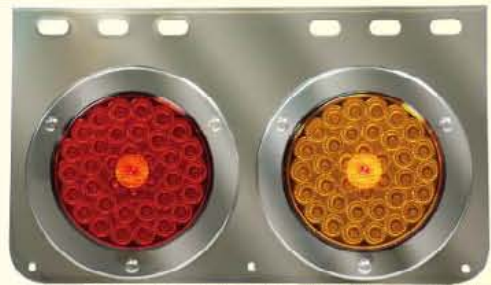

A8223-36LED(白鐵2孔紅+黃)三線
A8223-36 LED (stainless, two holes, red + yellow), three lines.

10個一箱

3孔單一重量：1.16kg 總重：11.6kg

2孔單一重量：0.768kg 總重：7.68kg

10PCS in Box

(three holes)SINGLE:1.16kg TOTAL:11.6kg

(two)SINGLE:0.768kg TOTAL:7.68kg