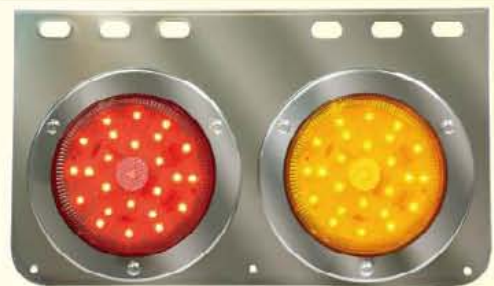

7769A大功率LED(白鐵2孔黃+紅)三線
A7769A large power LED (stainless, two holes, yellow + red), three lines.