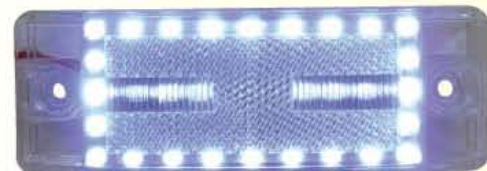

A1286-32LED(全亮型或白色爆閃燈)三線
A1286-32 LED (all-lit or white flashing light), three lines.