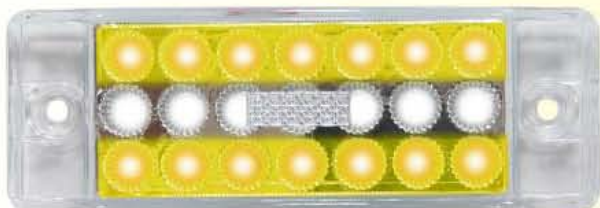

5579-21LED 黃白黃鑽石燈三線全亮型
5579-21LED 14 yellow light+7 white light, three lines,
all-lit type

透明殼黃紅黃燈