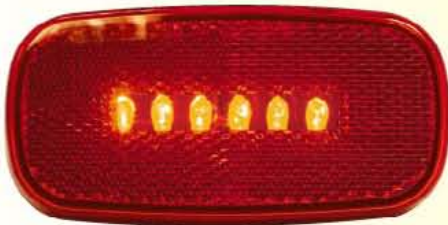

A1341系列

A1341 SERIES

A1341紅-6LED(全亮型/閃爍型)三線
A1341 6 red LED (all-lit type/flashing type), three lines.

規格 長:101mm 寬:50mm 高:26mm
Specification: (L):101mm (W):50mm (H):26mm

100個一箱 單一重量: 0.073kg 總重: 7.3kg
100PCS in Box SINGLE:0.073kg TOTAL:7.3kg