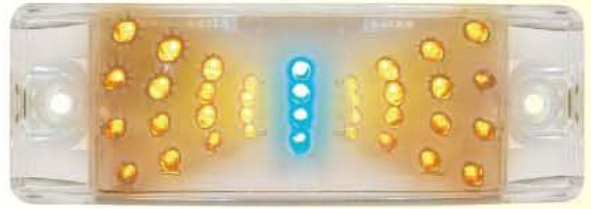

A1286系列 A1286 SERIES

蝴蝶燈 3D動畫 多段式

A1286-36LED黃藍燈四線 黃藍蝶
A1286-36 LED (Y+B)C light, four lines, / Y+B butterfly