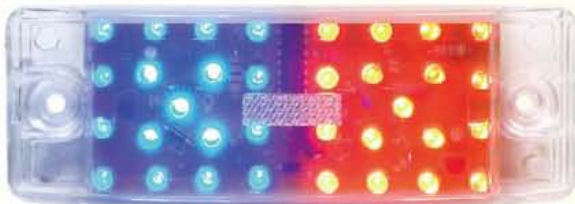

A1286多段式警示燈系列 A1286 Multi-stage alarm light

A1286-藍+紅多段式
A1286 Blue+Red Multi-stage alarm light