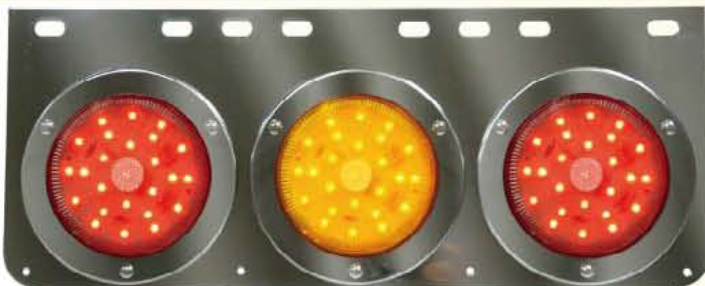

7769A系列 7769A SERIES

7769A大功率LED(白鐵3孔紅+黃+紅)三線
7769A large power LED (stainless, three holes, red + yellow + red + blue outer circle), four lines.