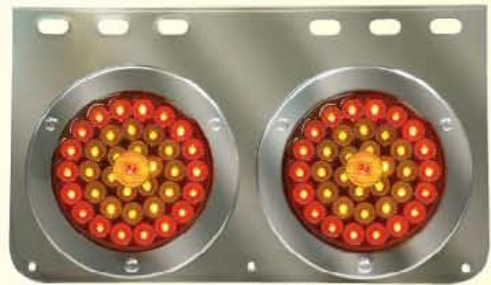

A8223-36LED (白鐵2孔外紅+內黃)四線
A8223-36 LED (stainless, two holes, outer red + inner yellow), three lines.