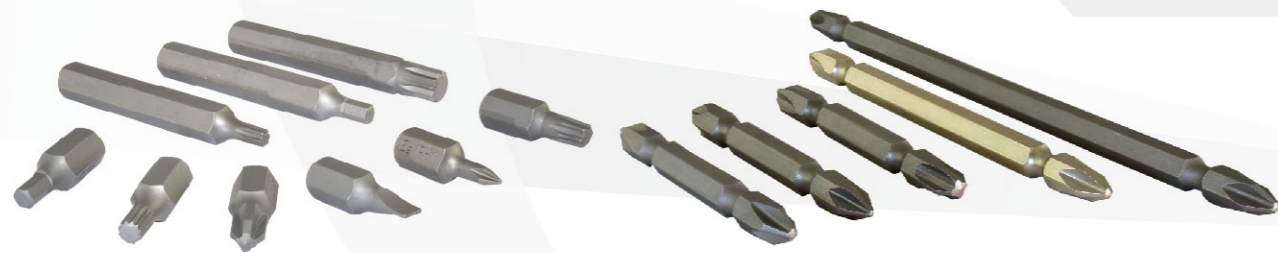

BS041101: 11pcs
1/2" Dr. Torx Bit Socket Set

TBS041501: 15pcs
1/2" (10mm) Torx Bit Set

PIC03E01: 3/8"
Air Impact Wrench

PIA04T06: 1/2"
Mini Air Impact Wrench

PIA04T09: 1/2"
Lightly Composite Air
Impact Wrench

Bits and Power Bits

PIA04T10: 1/2"
Industrial Impact Wrench

PIA04T04: 1/2"
Mini Air Impact Wrench

PIA04T05: 1/2"
Stubby Composite
Impact Wrench

Sockets and Accessories

PIA06T02: 3/4"
Composite Impact Wrench