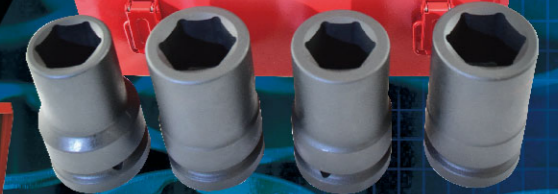

E DING CO., LTD
www.edingtools.com

E DING Co., Ltd.

Tel: + 886-4-22708977 / Fax: +886-4-22760766 www.edingtools.com

E-mail: laura@edingtools.com/ peter@edingtools.com

Address: No.25, Yichang E. Rd., Taiping Dist., Taichung City 411, Taiwan

MADE IN TAIWAN