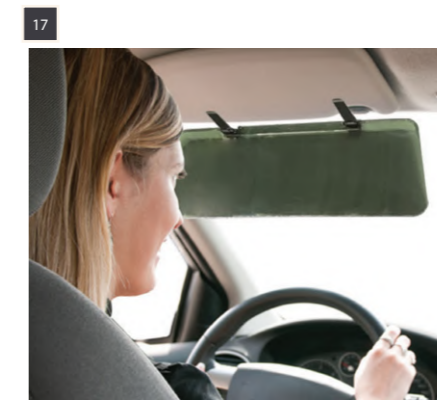

1.2. LY-701 FREE TRAY

10 SETS / INNER BOX
80 SETS / CTN / 7.5 CUFT
15.2 N.W / 17.2 G.W

5.6. LY-606 BEVERAGE HOLDER

FOR HANGING ON WINDOW
20 PCS / INNER BOX
100 SETS / CTN / 1.9 CUFT
7 N.W / 10 G.W

9. LY-331 CARD & TICKET & PEN HOLDER

20 SETS / INNER BOX
120 SETS / CTN / 1.4 CUFT
6.5 N.W / 8.5 G.W

3.4. LY-703 FREE TRAY

10 SETS / INNER BOX
100 SETS / CTN / 5 CUFT
17 N.W / 19 G.W

7.8. LY-330 BACK SEAT CUP HOLDER

20 PCS / INNER BOX
100 PCS / CTN / 3.1 CUFT
11 N.W / 13 G.W

10.11. LY-333 BAG HOOK

20 SETS / INNER BOX
120 SETS / CTN / 2.5 CUFT
7 N.W / 9 G.W

14.15.16. LY-981 CAR STOP PEDAL

10 SETS / INNER BOX
100 SETS / CTN / 4.86 CUFT
12.5 N.W / 15 G.W

12.13. LY-326 SIDE HOOK

12 SETS / INNER BOX
120 SETS / CTN / 3.64 CUFT
6.5 N.W / 8.5 G.W

17.18. LY-350 SUN VISOR

WITH USING THIS SUN VISOR,
THE DRIVER MAY NOT WEAR SUNGLASSES

SIZE: 342 x 132 x 2 mm

20 PCS / INNER BOX
100 PCS / CTN / 5.4 CUFT
20.0 N.W / 22.0 G.W