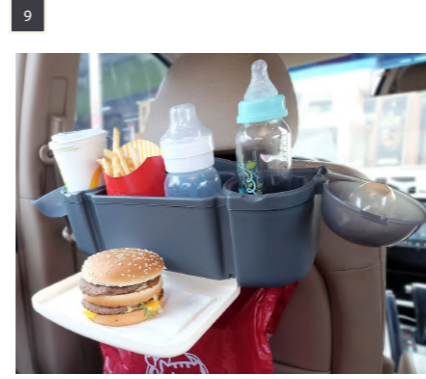

STORAGE BOX & TRAY

1.2.3. LY-328 PRO-GRADE CONVEX MIRROR

SIZE: 135mm x 100mm
(5.31" x 3.94")
CONVEX: 240mmR

20 PCS / INNER BOX
120 PCS / CTN / 4.4 CUFT
18.6 N.W / 20.6 G.W

4.5. LY-984B 7"X10" REPLACEMENT MIRROR LENS