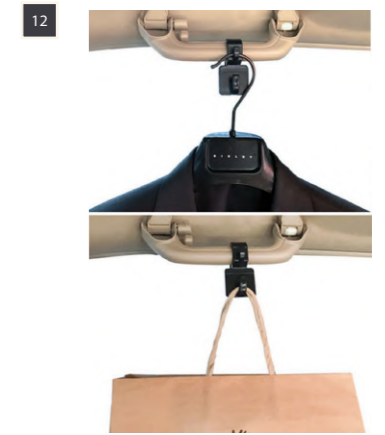

1.2. LY-701 FREE TRAY

10 SETS / INNER BOX
80 SETS / CTN / 7.5 CUFT
15.2 N.W / 17.2 G.W

5.6. LY-606 BEVERAGE HOLDER

FOR HANGING ON WINDOW
20 PCS / INNER BOX
100 SETS / CTN / 1.9 CUFT
7 N.W / 10 G.W

9. LY-331 CARD & TICKET & PEN HOLDER

20 SETS / INNER BOX
120 SETS / CTN / 1.4 CUFT
6.5 N.W / 8.5 G.W

3.4. LY-703 FREE TRAY

10 SETS / INNER BOX
100 SETS / CTN / 5 CUFT
17 N.W / 19 G.W

7.8. LY-330 BACK SEAT CUP HOLDER

20 PCS / INNER BOX
100 PCS / CTN / 3.1 CUFT
11 N.W / 13 G.W

10.11. LY-333 BAG HOOK

20 SETS / INNER BOX
120 SETS / CTN / 2.5 CUFT
7 N.W / 9 G.W

14.15.16. LY-981 CAR STOP PEDAL

10 SETS / INNER BOX
100 SETS / CTN / 4.86 CUFT
12.5 N.W / 15 G.W

12.13. LY-326 SIDE HOOK

12 SETS / INNER BOX
120 SETS / CTN / 3.64 CUFT
6.5 N.W / 8.5 G.W

17.18. LY-350 SUN VISOR

WITH USING THIS SUN VISOR,
THE DRIVER MAY NOT WEAR SUNGLASSES

SIZE: 342 x 132 x 2 mm

20 PCS / INNER BOX
100 PCS / CTN / 5.4 CUFT
20.0 N.W / 22.0 G.W