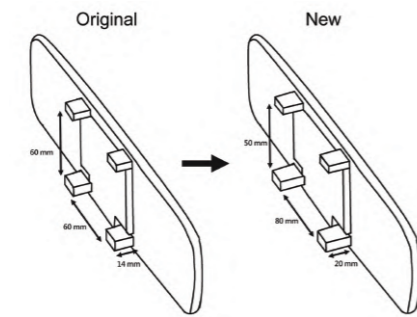

SIZE: 101mm x 52mm (4" x 2.05")
CONVEX: 320mmR

12 PCS / INNER BOX
120 PCS / CTN / 5 CUFT
11 N.W / 13 G.W

1

2

3

4

5

1.5. LY-101 WILD ROOM MIRROR
NEW CLAMP FOR ALMOST MIRROR

LENGTH: 240mm

10 PCS / INNER BOX
50 PCS / CTN / 3.94 CUFT
7.7 kg N.W / 14.7 kg G.W

3.5. LY-103 WILD ROOM MIRROR
NEW CLAMP FOR ALMOST MIRROR

LENGTH: 300mm

10 PCS / INNER BOX
50 PCS / CTN / 4.77 CUFT
9.5 kg N.W / 17.4 kg G.W